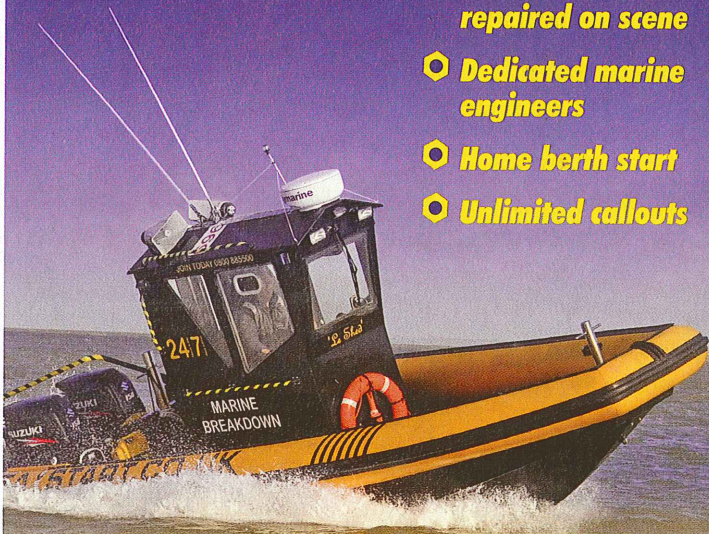

24/7 MARINE BREAKDOWN ASSISTANCE

DON'T CAST OFF WITHOUT US

- 90% of boats are repaired on scene
- Dedicated marine engineers
- Home berth start
- Unlimited callouts

JOIN TODAY: 0800 885500

Email: sales@seastart.co.uk • Web: www.seastart.co.uk